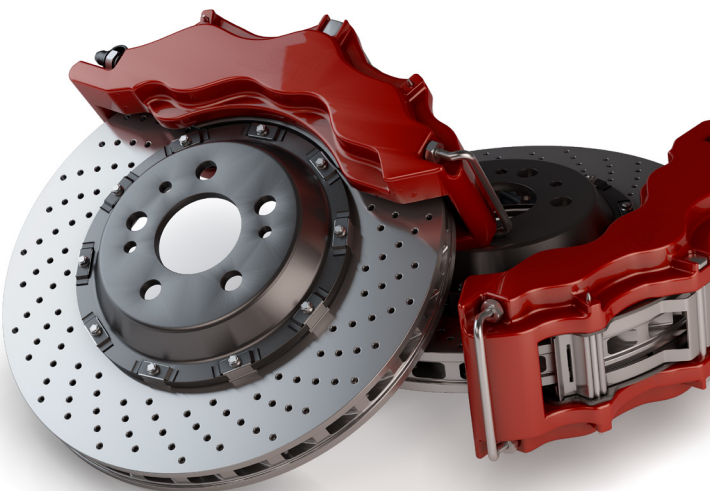

HEAVY DUTY

Heavy duty - premium quality. For hydraulic disc, drum, and ABS brakes. Non-USA origin.

- High Performance
- Brake and Clutch Fluid
- Metal Cans

BF-3-M355A-GEN, BF-3-M1QTA-GEN DOT 3 BRAKE FLUID* PRODUCT SHEET

07/2022

For more information please contact your
ABRO sales representative.

**Currently not available for mixed orders from warehouse.
Ships directly from factory.*

Part No.	Fill	Pcs/Case
BF-3-M1QTA-GEN	1Qt	12/CASE
BF-3-M355A-GEN	355mL	24/CASE