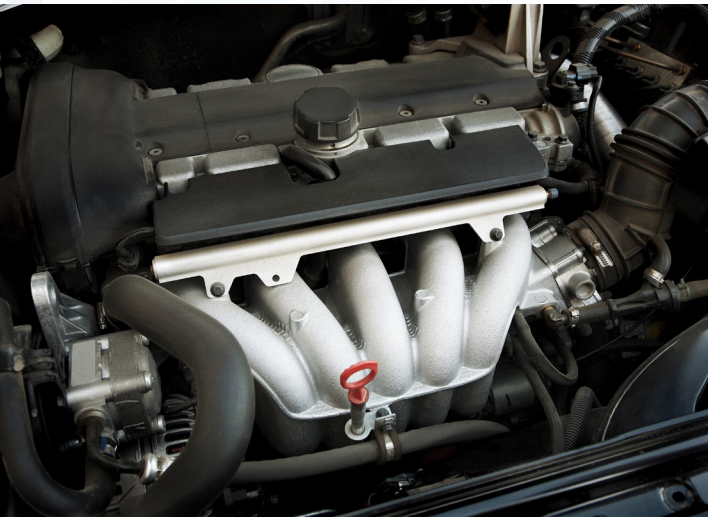

HEAVY DUTY ENGINE DEGREASER

PRODUCT SHEET

06/2022

Part No.	Fill	Pcs/Case
DG-200	16oz/453g	12/CASE