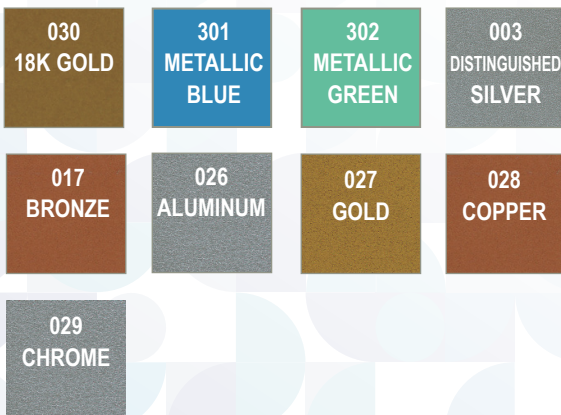

INTERIOR / EXTERIOR

For use with wood, wicker, plastic, glass, plaster, ceramic, paper and more. Resembles actual metal. For interior and exterior use.

- Provides a Beautiful Metallic Finish
- Extremely Smooth with a High-Gloss Finish and Fast Drying
- Non-USA Origin

SPMC- ABRO EAGLE® METALLIC PREMIUM SPRAY PAINT*

PRODUCT SHEET

06/2022

*For more information please contact your
ABRO sales representative.*

**Currently not available for mixed orders from warehouse. Ships directly from factory.*