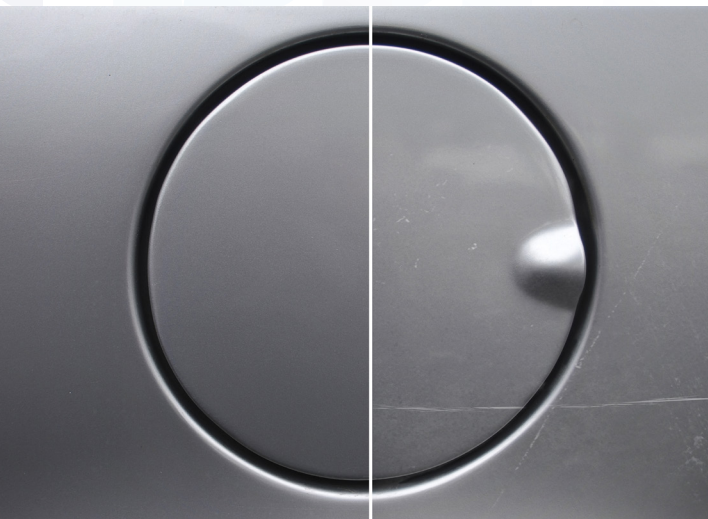

SR-800 PREMIUM SCRATCH REMOVER PRODUCT SHEET

06/2022

REMOVE SURFACE SCRATCHES

Safely removes surface scratches and swirl marks. Re-shines dull paint. Wipes off easily.

- Add a Long Lasting Protection
- Easily and Safely Removes Surface Scratches and Swirl Marks
- Excess Wipes Off Easily

*For more information please contact your
ABRO sales representative.*

Part No.	Fill	Pcs/Case
SR-800	8oz./240mL	12/CASE