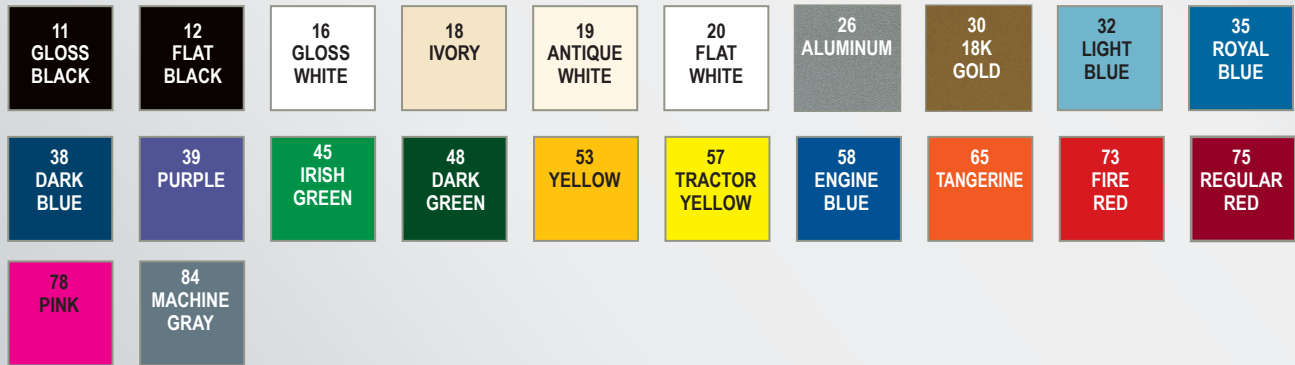

SP

HIGH QUALITY SPRAY PAINT

PRODUCT SHEET 06/2023

A TRUSTED NAME WORLDWIDE

Synthetic enamel for durability and performance.
Fast drying, for interior/exterior use.

STANDARD COLORS - AVAILABLE FOR MIXED ORDERS FROM U.S.A. WAREHOUSE

COLORS BELOW - AVAILABLE FOR DIRECT SHIPMENT

Due to variations in lithographic and digital publishing, colors as represented may vary slightly from actual product.

For more information please contact your
ABRO sales representative.

Packaged 12pcs/case
Non-USA Origin